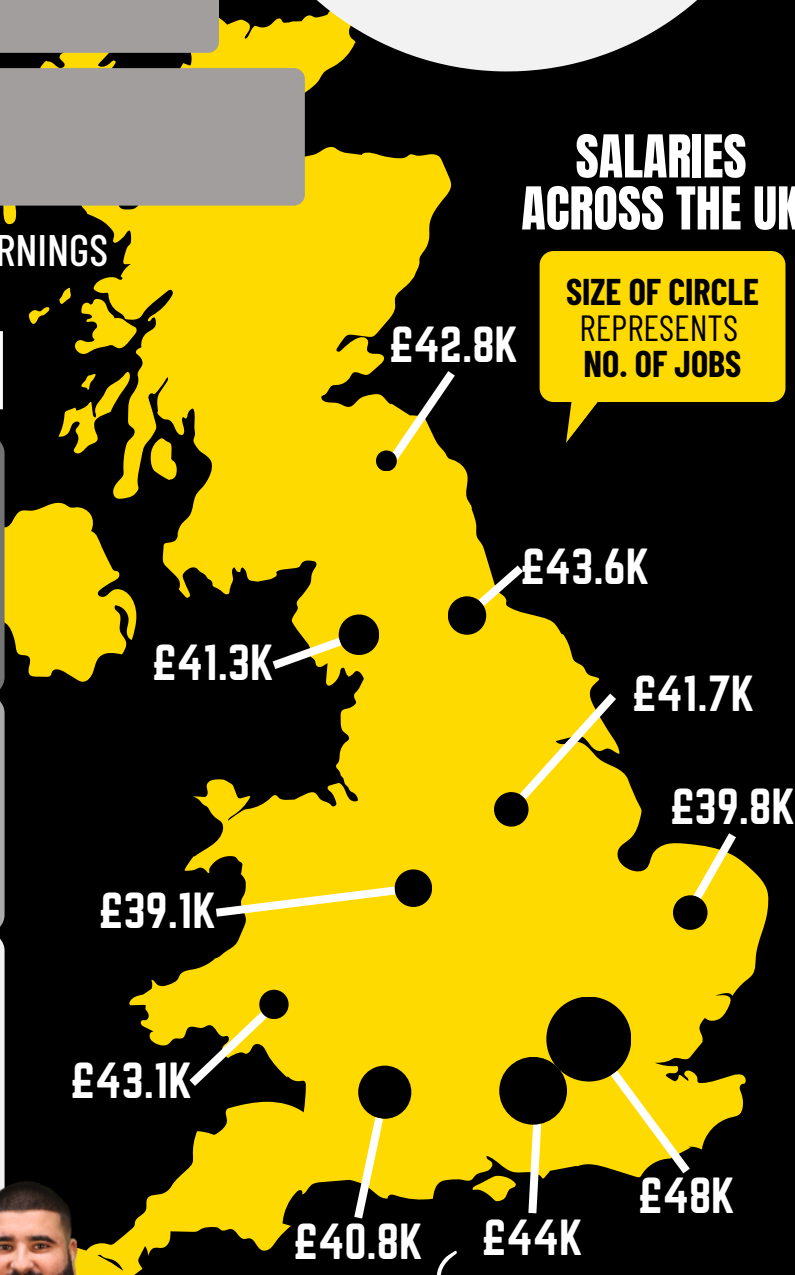

LIFT ENGINEERING SALARIES

A P R I L ' 2 4 - A P R I L ' 2 5

LIFT ENGINEER

£37,500

SENIOR LIFT ENG.

£45,000

LIFT SUPERVISOR

£47,500

LIFT ENG. MANAGER

£50,000+

CALL OUT & OVERTIME CAN REALLY INCREASE EARNINGS

SALARIES ACROSS THE UK

SIZE OF CIRCLE REPRESENTS NO. OF JOBS

BENEFITS BREAKDOWN

ENHANCED HOLIDAY
70%

COMPANY VAN/FUEL CARD
65%

ENHANCED PENSION
60%

BONUS SCHEMES
50%

PRIVATE HEALTHCARE
45%

TRAINING
40%

STIRLING WARRINGTON

RAVIN SANGHERA
LIFT RECRUITER
07949 074 423

READ THE FULL REPORT