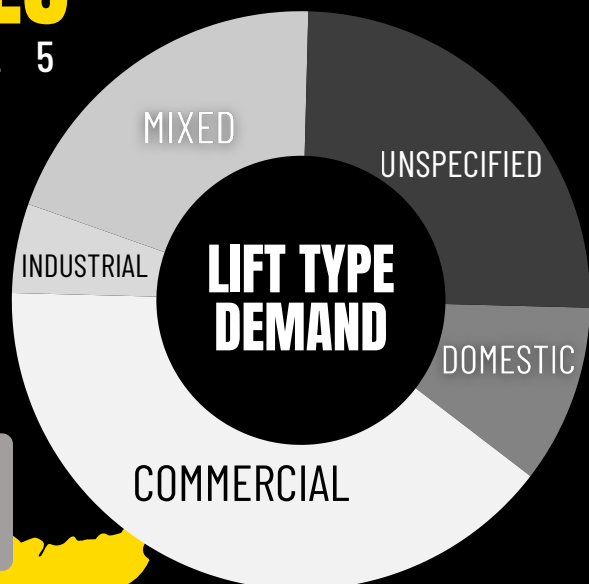

LIFT ENGINEERING SALARIES

A P R I L ' 2 4 - A P R I L ' 2 5

LIFT ENGINEER

£37,500

SENIOR LIFT ENG.

£45,000

LIFT SUPERVISOR

£47,500

LIFT ENG. MANAGER

£50,000+

CALL OUT & OVERTIME CAN REALLY INCREASE EARNINGS

SALARIES ACROSS THE UK

SIZE OF CIRCLE REPRESENTS NO. OF JOBS

BENEFITS BREAKDOWN

ENHANCED HOLIDAY
70%

COMPANY VAN/FUEL CARD
65%

ENHANCED PENSION
60%

BONUS SCHEMES
50%

PRIVATE HEALTHCARE
45%

TRAINING
40%

STIRLING WARRINGTON

RAVIN SANGHERA
LIFT RECRUITER
07949 074 423

READ THE FULL REPORT